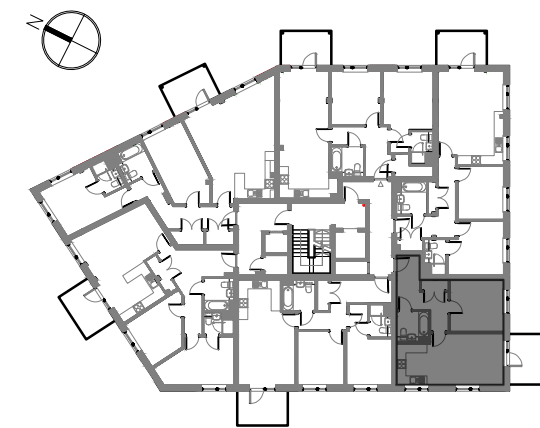

**PLOT 18 THIRD FLOOR
SCALE 1:50 @ A3**

**THIRD FLOOR PLAN
SCALE 1:500**

Room	Area (m ²)
Living / Dining / Kitchen	22.4
Bedroom 1	12.0
Bathroom	4.1
Total Storage	1.3
Balcony	7.0
Total (excluding balcony)	39.8